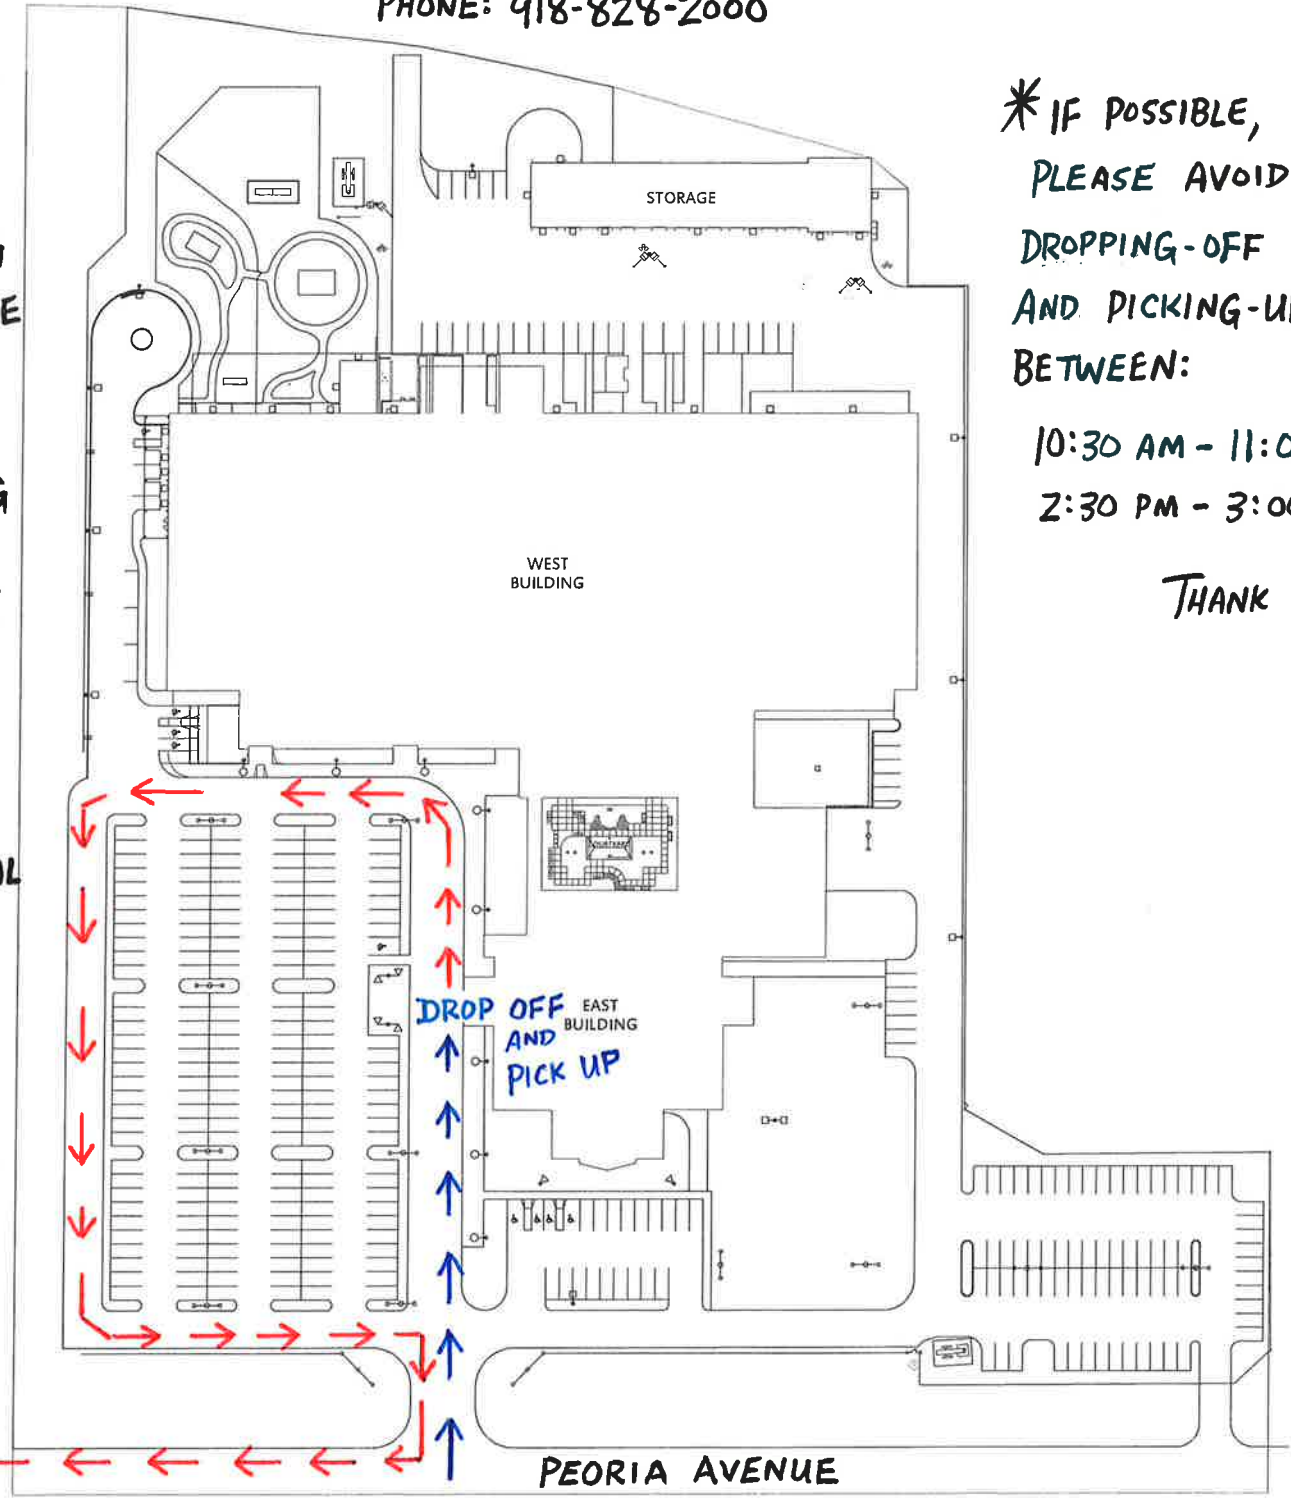

* TULSA TECH PEORIA CAMPUS
 3850 N. PEORIA AVENUE
 TULSA, OK 74106
 PHONE: 918-828-2000

BPA *
 BUS
 PARKING
 AVAILABLE
 IN THE
 CHURCH
 PARKING
 LOT
 DIRECTLY
 SOUTH
 OF THE
 CAMPUS:
 IGLESIA
 PENTECOSTAL
 CASA DE
 LUZ,
 3816 N.
 PEORIA
 AVENUE,
 TULSA, OK
 74106

* IF POSSIBLE,
 PLEASE AVOID
 DROPPING-OFF
 AND PICKING-UP
 BETWEEN:
 10:30 AM - 11:00 AM
 2:30 PM - 3:00 PM
 THANK YOU

PEORIA
 3850 NORTH PEORIA
 TULSA, OKLA

BPA SLC 3/6/2023